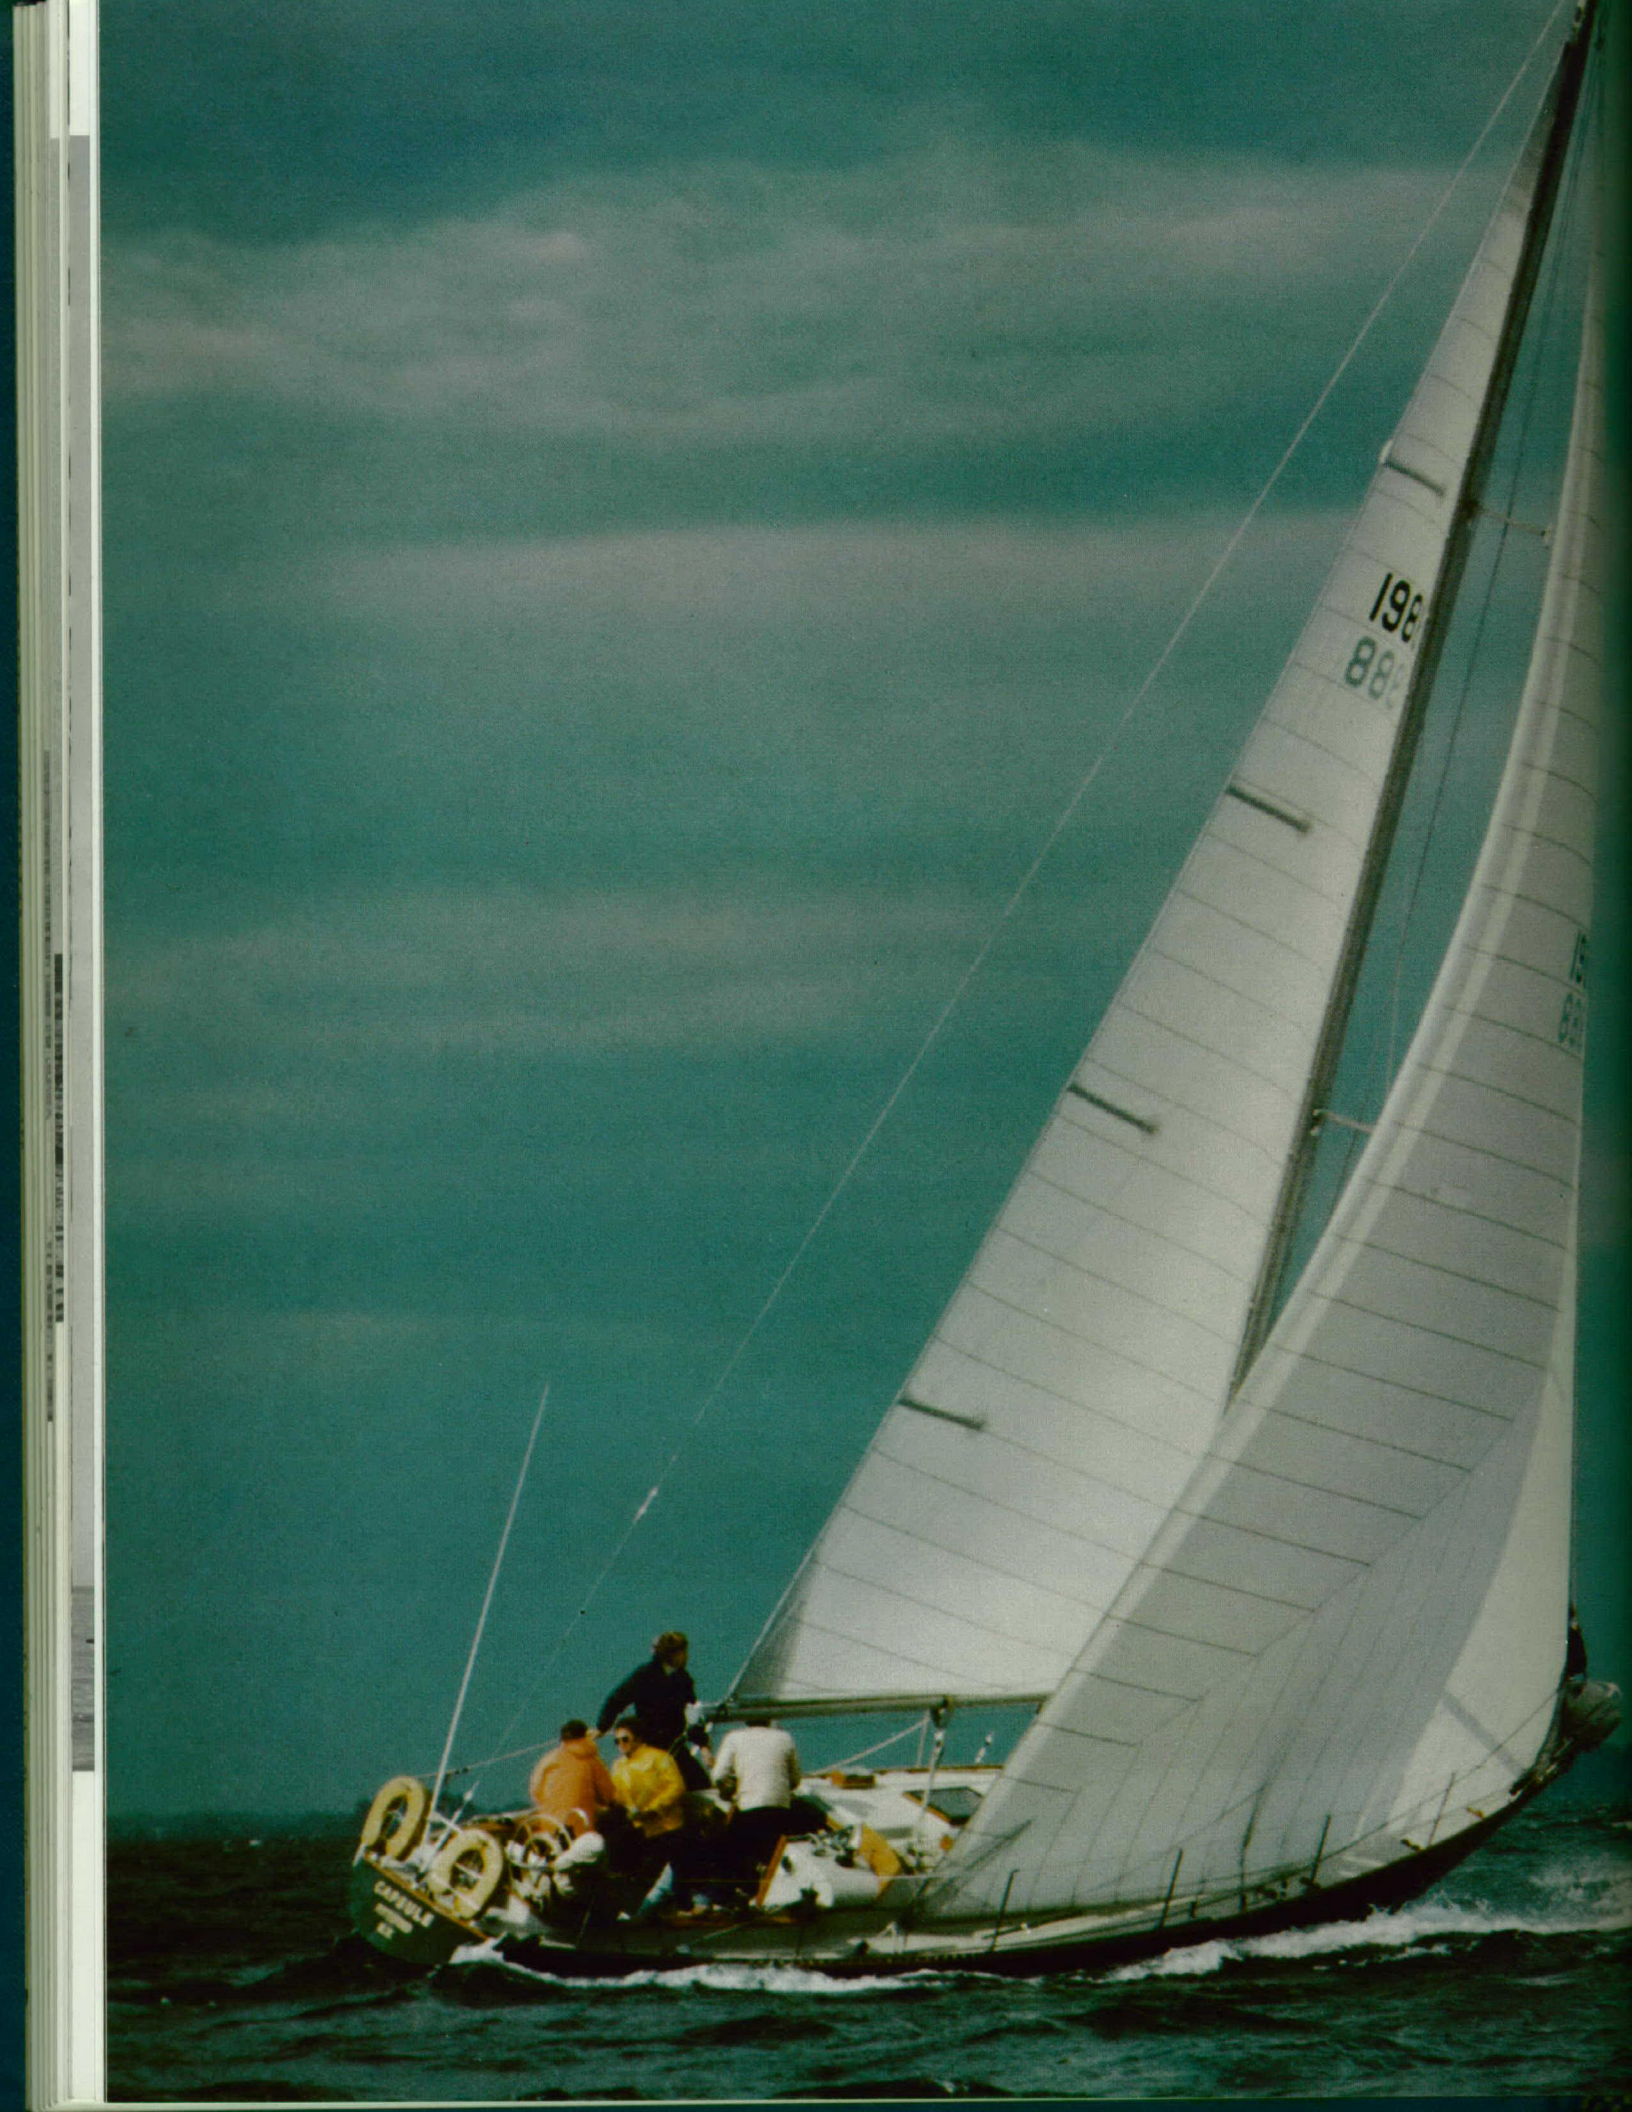

198
88

CAPULE
1988

© 1988 CAPULE S.p.A. - Via S. Maria Maddalena, 10 - 20122 Milano - Italy